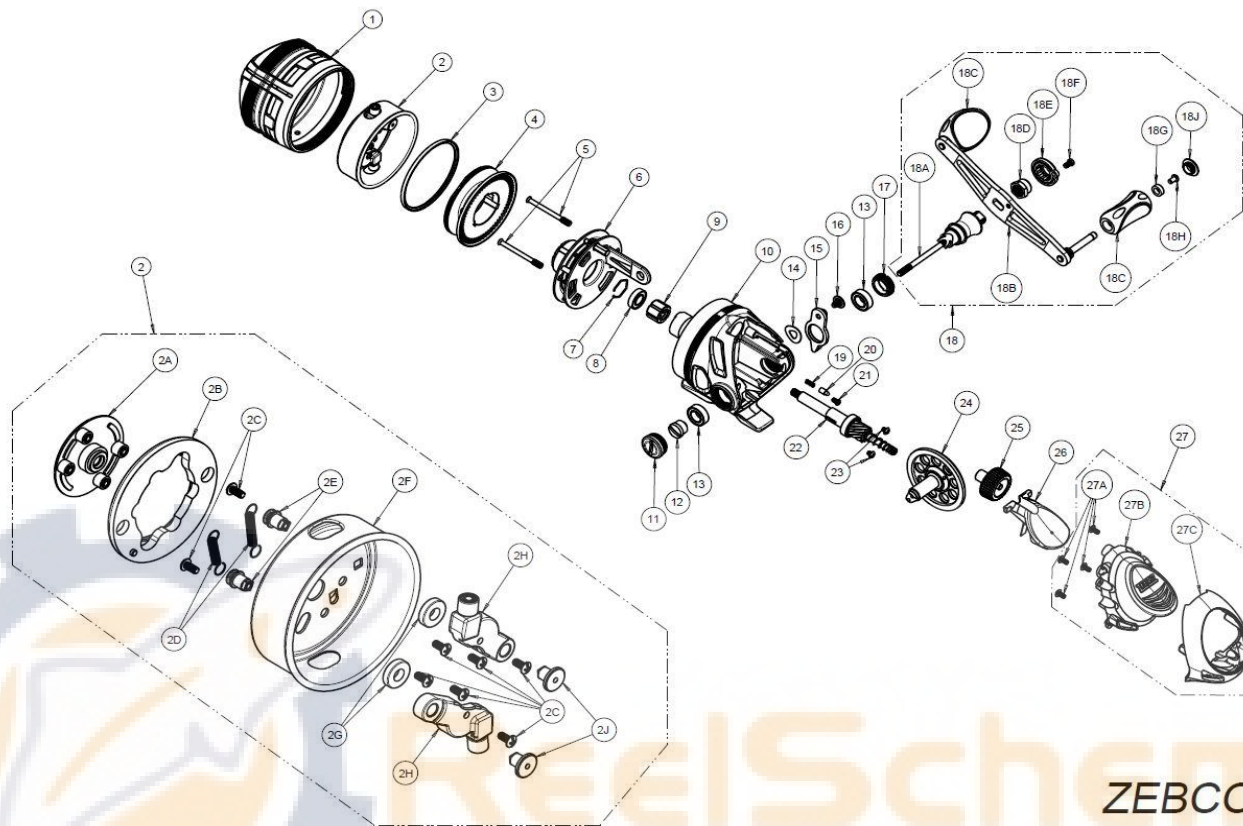

## Bullet

### ZB3

ZEBCO BULLET

#### Zebco Bullet Spincast Reel Part List

Key #	Description	Part No.	Key #	Description	Part No.
1	Front Cover Assembly	AN324-01	16	Screw	AN102-01
2	Spinner Head Assembly	AN310-03	17	Bearing Retainer	AN087-01
3	T-Ring	NA	18	Handle Assembly	AN318-01
4	Spool	AN321-02	19	Spring, Click (Drag Adj.)	AN072-01
5	Screw	AN130-01	20	Clicker (Drag Adj.)	AN065-01
6	Spool Carrier Assembly	AN3189-01	21	Screw	MT111-01
7	Spring, Bearing Retainer	AN029-01	22	Pinion Assembly	AN311-02
8	Ball Bearing	AN017-01	23	Screw	QE130-01
9	Roller Clutch	AN112-02	24	Gear Assembly	AN312-01
10	Body	AN001-01	25	Drag Adj. Wheel	AN032-01
11	Cap, Crank Rod Nut	QE095-01	26	Thumbstop Assembly	AN309-01
12	Crank Rod Nut	AN069-01	27	Back Cover Assembly	AN323-01
13	Ball Bearing	QE026-01	27A	Screw	QERR131-01
14	Bushing, Drag Wheel	UAA027-01	27B	Thumb Button	AN109-01
15	Oscillator	AN085-01	27C	Back Cover	AN023-01